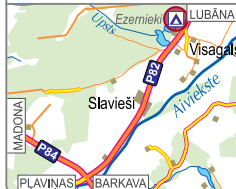

8 Ezernieki **

N 56°48'44" E 26°33'56"
(N 56.812222 E 26.565556)

Ezernieki, Indrānu pag.,
Madonas nov., LV-4826
T. +371 26666090, 26671421
ezernieki@lvm.lv
www.mammadaba.lv