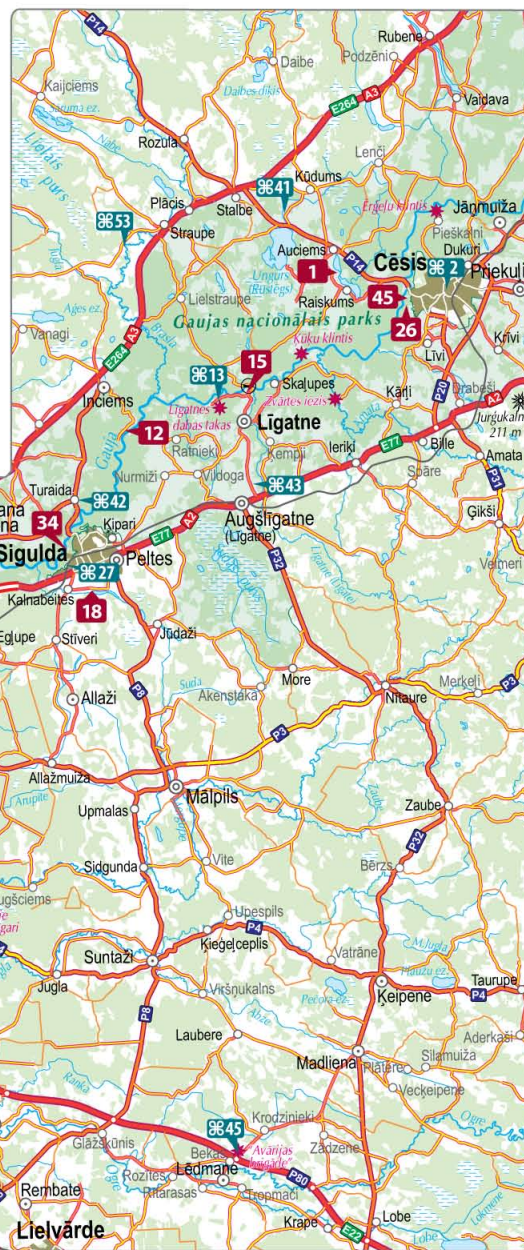

Kurzeme / Kurland

Kurzeme / Kurland

www.visitventspils.lv
www.talsitourism.lv
visit.kuldiga.lv
www.usmasezers.lv

Gauja National Park

www.entergauja.com

Rīga, Jūrmala and vicinity

www.liveriga.com
www.visitjurmala.lv

Rīga, Jūrmala, Sigulda, Cēsis and Gauja National Park

TraviGO.eu

Apejo Latviju ar
Travel around Latvia with

TraviGO